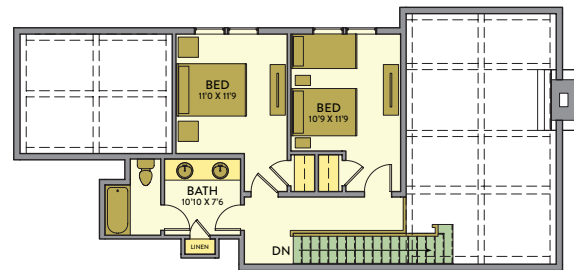

The Cottages & Cabins at Old Toccoa Farm

*Trillium*

Front Elevation

Rear Elevation

Main Level

2nd Level

3 Bedroom, 2.5 Bathroom, 2 Car Covered Parking  
Main Level = 1,445 SF 2nd Level = 547 SF Total Heated = 1,992 SF Patios/Porches = 1,247 SF