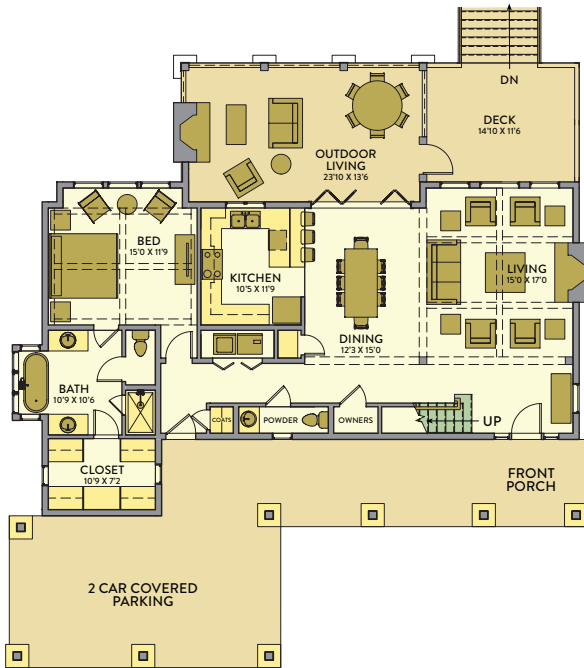

The Cottages & Cabins at Old Toccoa Farm

*Trillium*

Front Elevation

Rear Elevation

Main Level

2nd Level

3 Bedroom, 2.5 Bathroom, 2 Car Covered Parking  
Main Level = 1,445 SF 2nd Level = 547 SF Total Heated = 1,992 SF Patios/Porches = 1,247 SF