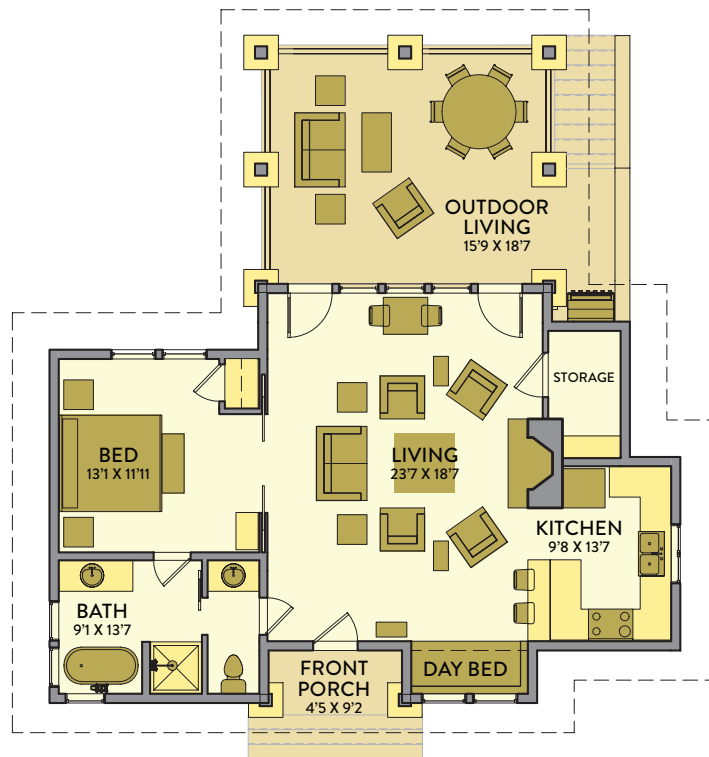

## Honeysuckle

Front Elevation

Rear Elevation

Main Level

1 Bedroom, 1 Bathroom, Day Bed Nook  
Main Level = 1,022 SF   Patios/Porches = 365 SF