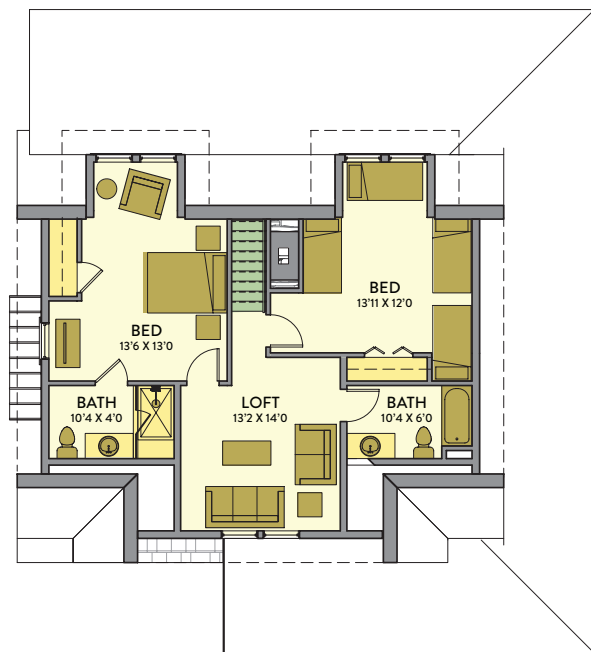

The Cottages & Cabins at Old Toccoa Farm

Blackberry

Front Elevation

Rear Elevation

Main Level

2nd Level

3 Bedroom, 3.5 Bathroom, Loft
Main Level = 1,270 SF 2nd Level = 870 SF Total Heated = 2,140 SF Patios/Porches = 760 SF