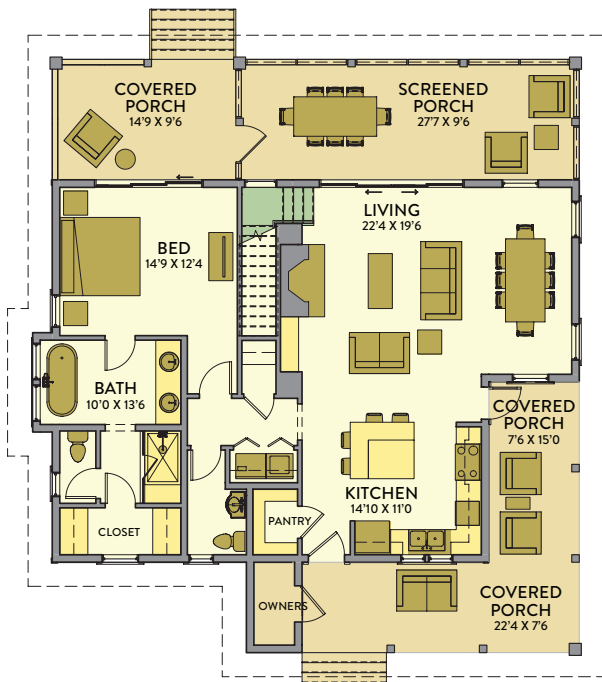

The Cottages & Cabins at Old Toccoa Farm

Blackberry

Front Elevation

Rear Elevation

Main Level

2nd Level

3 Bedroom, 3.5 Bathroom, Loft
Main Level = 1,270 SF 2nd Level = 870 SF Total Heated = 2,140 SF Patios/Porches = 760 SF